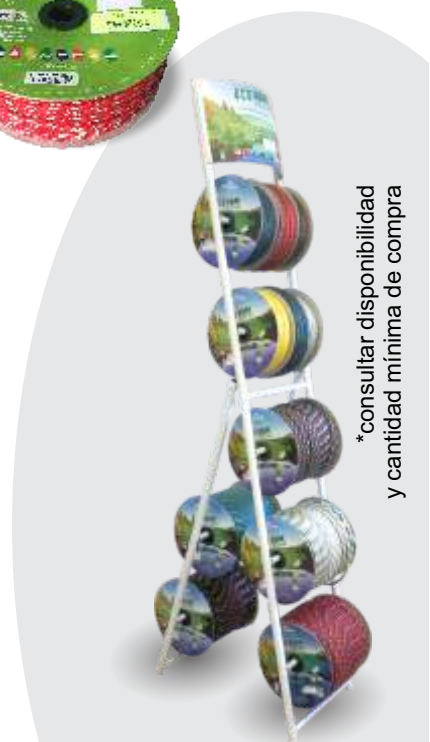

**Cuerda Eco Rope**

Colorida - Multicolor

<b>35151.0001</b>	04mm - C/220M	Ref. 010730023
<b>35151.0002</b>	06mm - C/150M	Ref. 010730031
<b>35151.0003</b>	08mm - C/240M	Ref. 010730538
<b>35151.0004</b>	10mm - C/165M	Ref. 010730669
<b>35151.0005</b>	12mm - C/105M	Ref. 010730759
<b>35151.0006</b>	14mm - C/068M	Ref. 010730074

**Cuerda TR. PP**

Aquarela

<b>35153.0006</b>	04mm - 360M	Colorida	Ref. 010116422
<b>35153.0007</b>	06mm - 165M	Colorida	Ref. 010116449
<b>35153.0008</b>	08mm - 258M	Colorida	Ref. 010116457
<b>35153.0009</b>	10mm - 190M	Colorida	Ref. 010116465
<b>35153.0012</b>	10mm - 190M	Colorida	Ref. 010116368
<b>35153.0010</b>	12mm - 140M	Colorida	Ref. 010116473
<b>35153.0011</b>	14mm - 110M	Colorida	Ref. 010116481
<b>35153.0012</b>	10mm - 190M	Blanca	Ref. 10116368
<b>35153.0013</b>	03mm - 625M	Colorida	Ref. 10116414
<b>35153.0014</b>	05mm - 250M	Colorida	Ref. 10116430

**Cuerda TR. Pet**

Verde 11KG

<b>35152.0010</b>	08mm	Ref. 010725925
<b>35152.0011</b>	10mm	Ref. 010725933
<b>35152.0012</b>	12mm	Ref. 010725941
<b>35152.0013</b>	14mm	Ref. 010725959
<b>35152.0014</b>	16mm	Ref. 010725968

**Cuerda TR. Pet**

Negro con Azul 11KG

<b>35152.0015</b>	08mm	Ref. 010727537
<b>35152.0016</b>	10mm	Ref. 010727545
<b>35152.0017</b>	12mm	Ref. 010727553
<b>35152.0018</b>	14mm	Ref. 010727561
<b>35152.0019</b>	16mm	Ref. 010727579